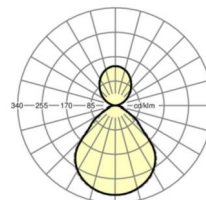

ELECTRICAL ENGINEERING

Controller	Electronic driver DALI2 (1 pcs.)
System output	38W
Mains voltage	230V/50Hz
Circuit breakers (inrush current)	13 pieces/B10, 24 pieces/B16, 25 pieces/C10, 40 pieces/C16
Energy efficiency class/light source	C

LIGHTING TECHNOLOGY

Placement	LED, Colour rendering/Light colour CRI ≥ 80 / 4000K
Colour tolerance (MacAdam)	3SDCM
Photobiological safety (Luminaire)	RG0
Nominal luminous flux	5111lm
LED service life	70000h L80/B10 (Tq 25°C), 50000h L90/B50 (Tq 25°C)
Luminaire luminous efficiency	136lm/W
UGR lat./long.	16.0 / 16.3

MECHANICS

Housing colour	traffic white RAL 9016
Dimensions (LxWxDxH)	1248mm x 239mm x 55mm
Weight (net)	7kg
Type of installation	Pendant individual mounting, Pendant light strip mounting

Dimensions

L	1248 mm	Length
B	239 mm	Width
H	55 mm	Height
A1	1000 mm	Mounting distance single mounting
A2	1123 mm	Mounting distance 1st luminaire of the light run
A3	1248 mm	Mounting distance between luminaires in a light run arrangement
P min	150 mm	Minimum suspension length
P max	1900 mm	Maximum suspension length

DEEP-LINK

<https://www.regiolux.de/en/article/65723026170>

Reference	LED 5100lm 840
ηLB	100 %
Φ ↓/↑	67 % / 33 %
UGR lat./long.	16.0 / 16.3
VDU	65° < 3000cd/m²